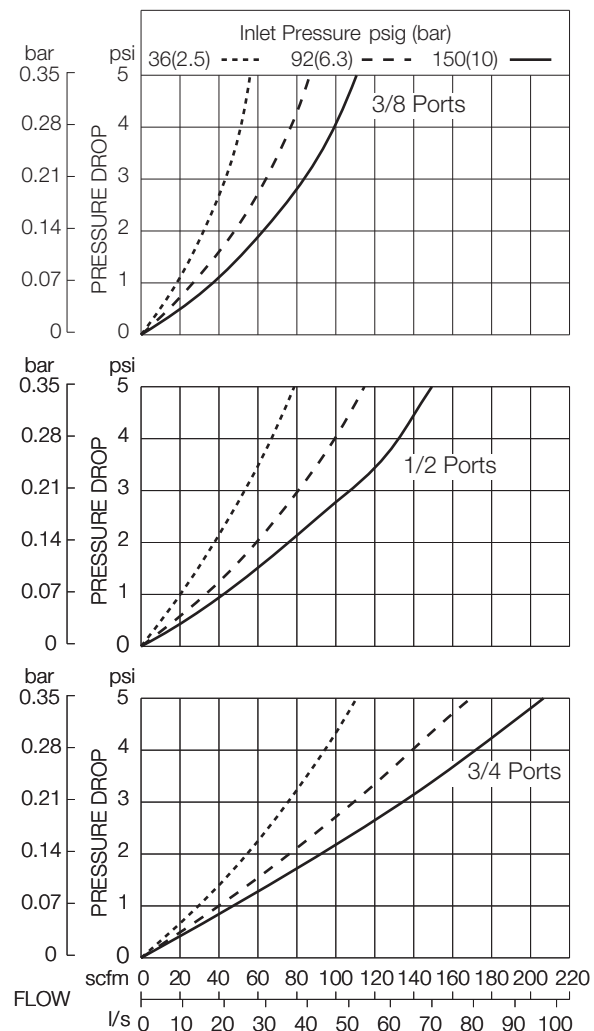

SPECIFICATIONS

Ambient/Media Temperature:

Plastic bowl: 40° to 125°F (4° to 52°C).
Metal bowl: 40° to 175°F (4° to 79°C).

Body: Zinc.

Bowl: 9-Ounce (270-ml) capacity polycarbonate plastic with steel shatterguard; optional aluminum bowl with clear nylon sight glass.

Optional 15-ounce (450-ml) extended aluminum bowl with two clear nylon sight glasses.

Bowl Ring: Nylon.

Cap Color: Accent grey. Yellow, red, and blue optional.

Fluid Media: Compressed air.

Inlet Pressure:

Plastic bowl: 150 psig (10 bar).
Metal bowl: 200 psig (14 bar).

Oil Adjustment: External; tamper resistant.

Seals: Nitrile.

Sight-Feed Dome: Nylon.

- ◆ Modular or inline mounting.
- ◆ Sight-feed design; transparent dome shows how much oil is being dispensed.
- ◆ External adjusting knob, removable for tamper resistance.
- ◆ Polycarbonate plastic bowl with steel shatter-guard; optional aluminum bowl with sight glass.
- ◆ Optional extended metal bowl.
- ◆ All working parts can be replaced with a single service cartridge.
- ◆ NPTF port threads; optional BSPP threads.
- ◆ All Optional low level switch.

FLOW CHARTS

DIMENSIONS inches (mm)

Bowl	A	B †	C	Depth	Weight
					lb (kg)
9-Ounce Plastic	3.5 (88)	7.1 (179)	2.2 (56)	2.9 (73)	2.0 (0.91)
9-Ounce Metal	3.5 (88)	7.4 (188)	2.2 (56)	3.1 (79)	2.0 (0.91)
Extended Metal	3.5 (88)	10.6 (269)	2.2 (56)	3.1 (79)	2.2 (1.00)