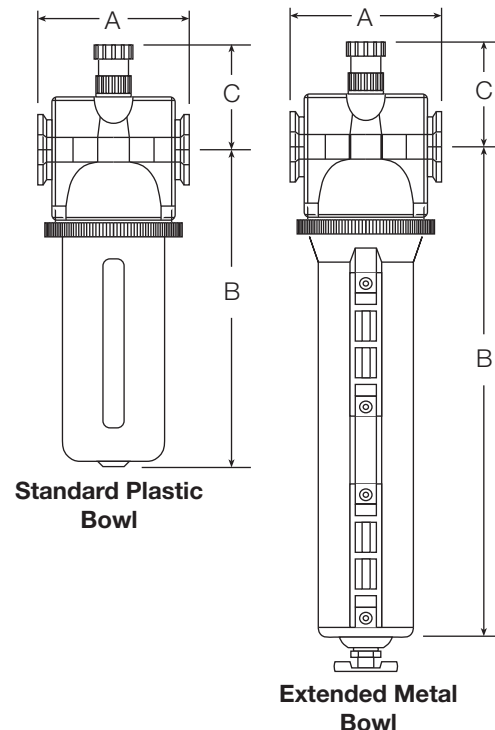

DIMENSIONS inches (mm)

Bowl	A	B †	C	Depth	Weight
					lb (kg)
9-Ounce Plastic	3.5 (88)	7.1 (179)	2.2 (56)	2.9 (73)	2.0 (0.91)
9-Ounce Metal	3.5 (88)	7.4 (188)	2.2 (56)	3.1 (79)	2.0 (0.91)
Extended Metal	3.5 (88)	10.6 (269)	2.2 (56)	3.1 (79)	2.2 (1.00)

† Bowl removal clearance: add 3.1 (79) for 9-ounce bowl; 6.1 (155) for extended bowl.

ORDERING INFORMATION

Change the letters in the sample model number below to specify the lubricator you want.

L380D - 3 Y W

BOWL TYPE

9-ounce plastic L380D
9-ounce metal BL380D
15-ounce metal BL380DH

PORT TYPE

3/8 NPTF 3
1/2 NPTF 4
3/4 NPTF 6

PORT TYPE

NPTF threads ..... Leave blank
BSPP threads ..... W

OPTIONS (More than one option can be chosen. Add in alphabetical order).

None ..... Leave blank
Cap color
Grey ..... Leave blank
MP yellow C1
Red C2
Mid blue C3
Quick-fill cap ..... Q
Low level switch ..... S

When choosing this option, the metal bowl option must be ordered.

Full-Size Modular Lubricator, L380D Series