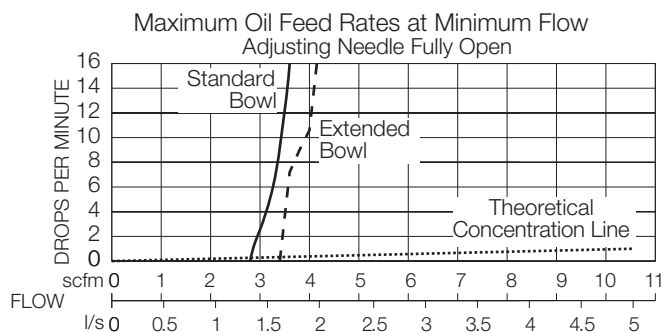

DIMENSIONS inches (mm)

Bowl	A	B †	C	Depth	Weight
					lb (kg)
9-Ounce Plastic	3.5 (88)	7.1 (179)	2.2 (56)	2.9 (73)	2.0 (0.91)
9-Ounce Metal	3.5 (88)	7.4 (188)	2.2 (56)	3.1 (79)	2.0 (0.91)
Extended Metal	3.5 (88)	10.6 (269)	2.2 (56)	3.1 (79)	2.2 (1.00)

† Bowl removal clearance: add 3.1 (79) for 9-ounce bowl; 6.1 (155) for extended bowl.

ORDERING INFORMATION

Change the letters in the sample model number below to specify the lubricator you want.

L380D - 3 Y W

BOWL TYPE

9-ounce plastic L380D
9-ounce metal BL380D
15-ounce metal BL380DH

PORT TYPE

3/8 NPTF 3
1/2 NPTF 4
3/4 NPTF 6

PORT TYPE

NPTF threads ..... Leave blank
BSPP threads ..... W

OPTIONS (More than one option can be chosen. Add in alphabetical order).

None ..... Leave blank
Cap color
Grey ..... Leave blank
MP yellow C1
Red C2
Mid blue C3
Quick-fill cap ..... Q
Low level switch ..... S

When choosing this option, the metal bowl option must be ordered.

Full-Size Modular Lubricator, L380D Series